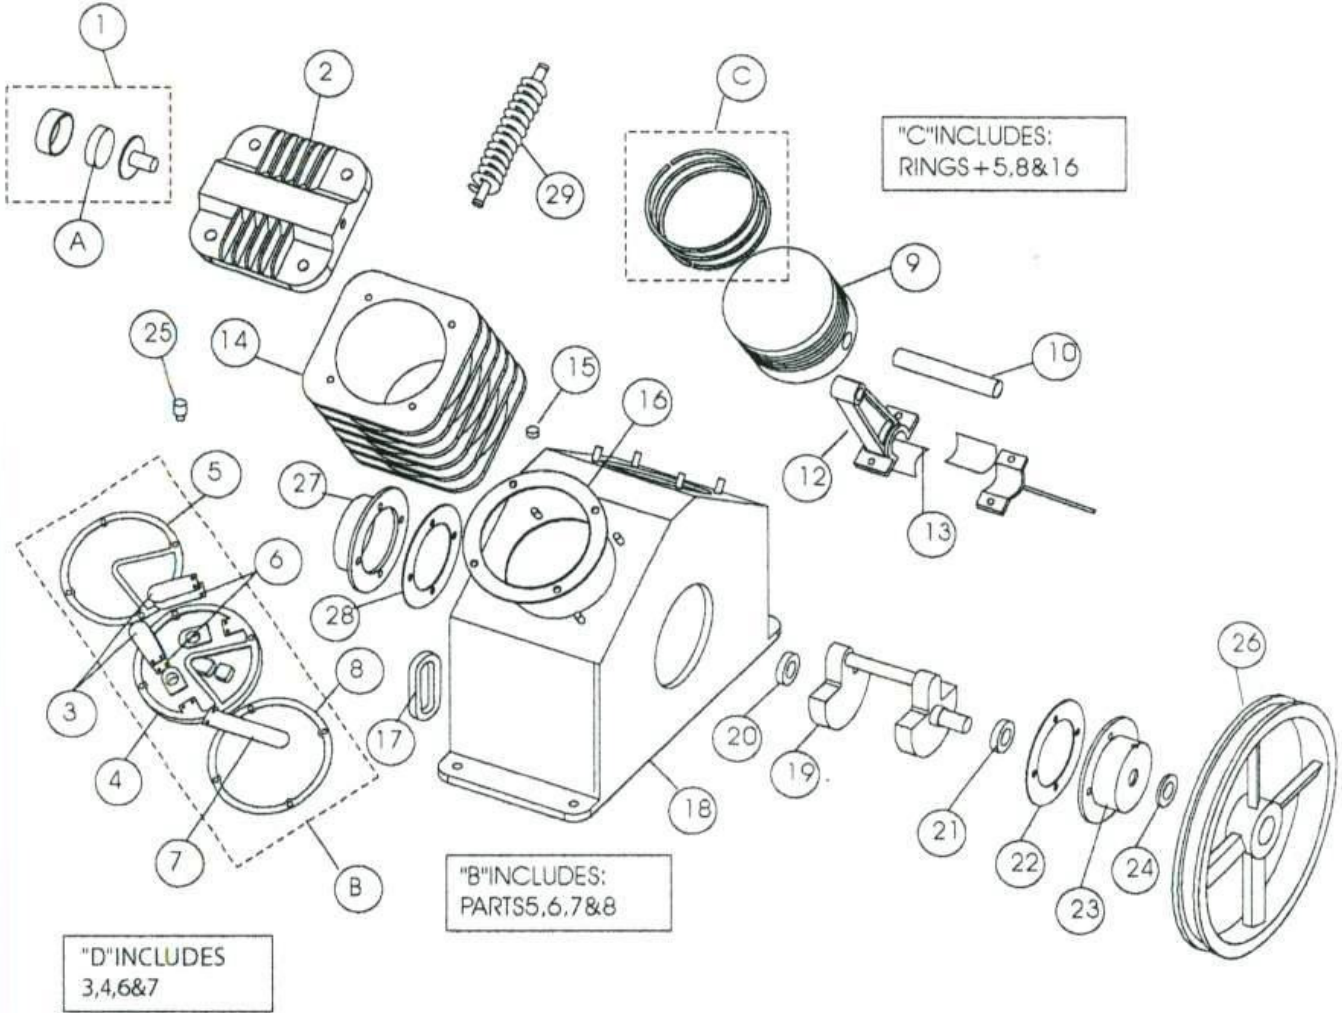

Item	Description	Qty Req.	Part #
1	intake filter ass'y	2	51124-5600
2	cylinder head	2	52133-0101
3	lift limiter - discharge valve plate	8	51121-3102
4	valve seat	2	52133-2101
5	valve seat to head gasket	2	52133-2105
6	discharge valve plate	8	51121-2103
7	intake valve plate	2	52133-2103
8	valve seat to cylinder gasket	2	52133-2104
9	piston	2	52133-5101
10	piston pin c/w snap rings	2	52133-5112
11	piston pin bushing	N/A	N/A
12	connecting rod c/w dipper	2	52133-5120
13	connecting rod bearing (each)	4	51133-5109
14	cylinder	2	52133-4101
15	oil filler cap	1	51133-4719
16	cylinder to crankcase gasket	2	52133-4103
17	oil sight glass c/w gasket	1	51111-4770
18	crankcase	1	52133-4701
19	crankshaft	1	52133-4601
20	front bearing	1	83501-6306
21	rear bearing	1	83501-6306
22	crankcase to rear bearing housing gasket	1	51133-4704
23	rear bearing housing	1	51133-4703
24	oil seal	1	51133-4708
25	crankcase breather	1	51111-4761
26	flywheel c/w fasteners	1	51133-6601
27	front bearing housing	1	51133-4706
28	crankcase to front bearing housing gasket	1	51133-4707
29	connecting (interstage) tubing	1	52133-7710
Misc	1/4" street elbow (oil drain)	1	STREL1/4
	interstage "Y" fitting	2	51124-7702
	interstage "elbow" fitting	1	51124-7701
	Eagle oil (1250ml or 42oz)	1	EAOL10

A	intake filter element kit includes: - one (1) intake filter element	2	101000-310
B	valve repair kit includes: -valve seat to head gasket (item 5) -two(2) outlet valve plates (item 6) -intake valve plate (item 7) -six(6) valve plate screws -valve seat to cylinder gasket (item 8)	2	101000-195
C	ring repair kit includes: -valve seat to head gasket (item 5) -valve seat to cylinder gasket (item 8) -two(2) compression rings -one(1) oil control ring -cylinder to crankcase gasket (item 16)	2	101000-295
D	Valve Plate Assembly (Not shown)	2	52133-2100